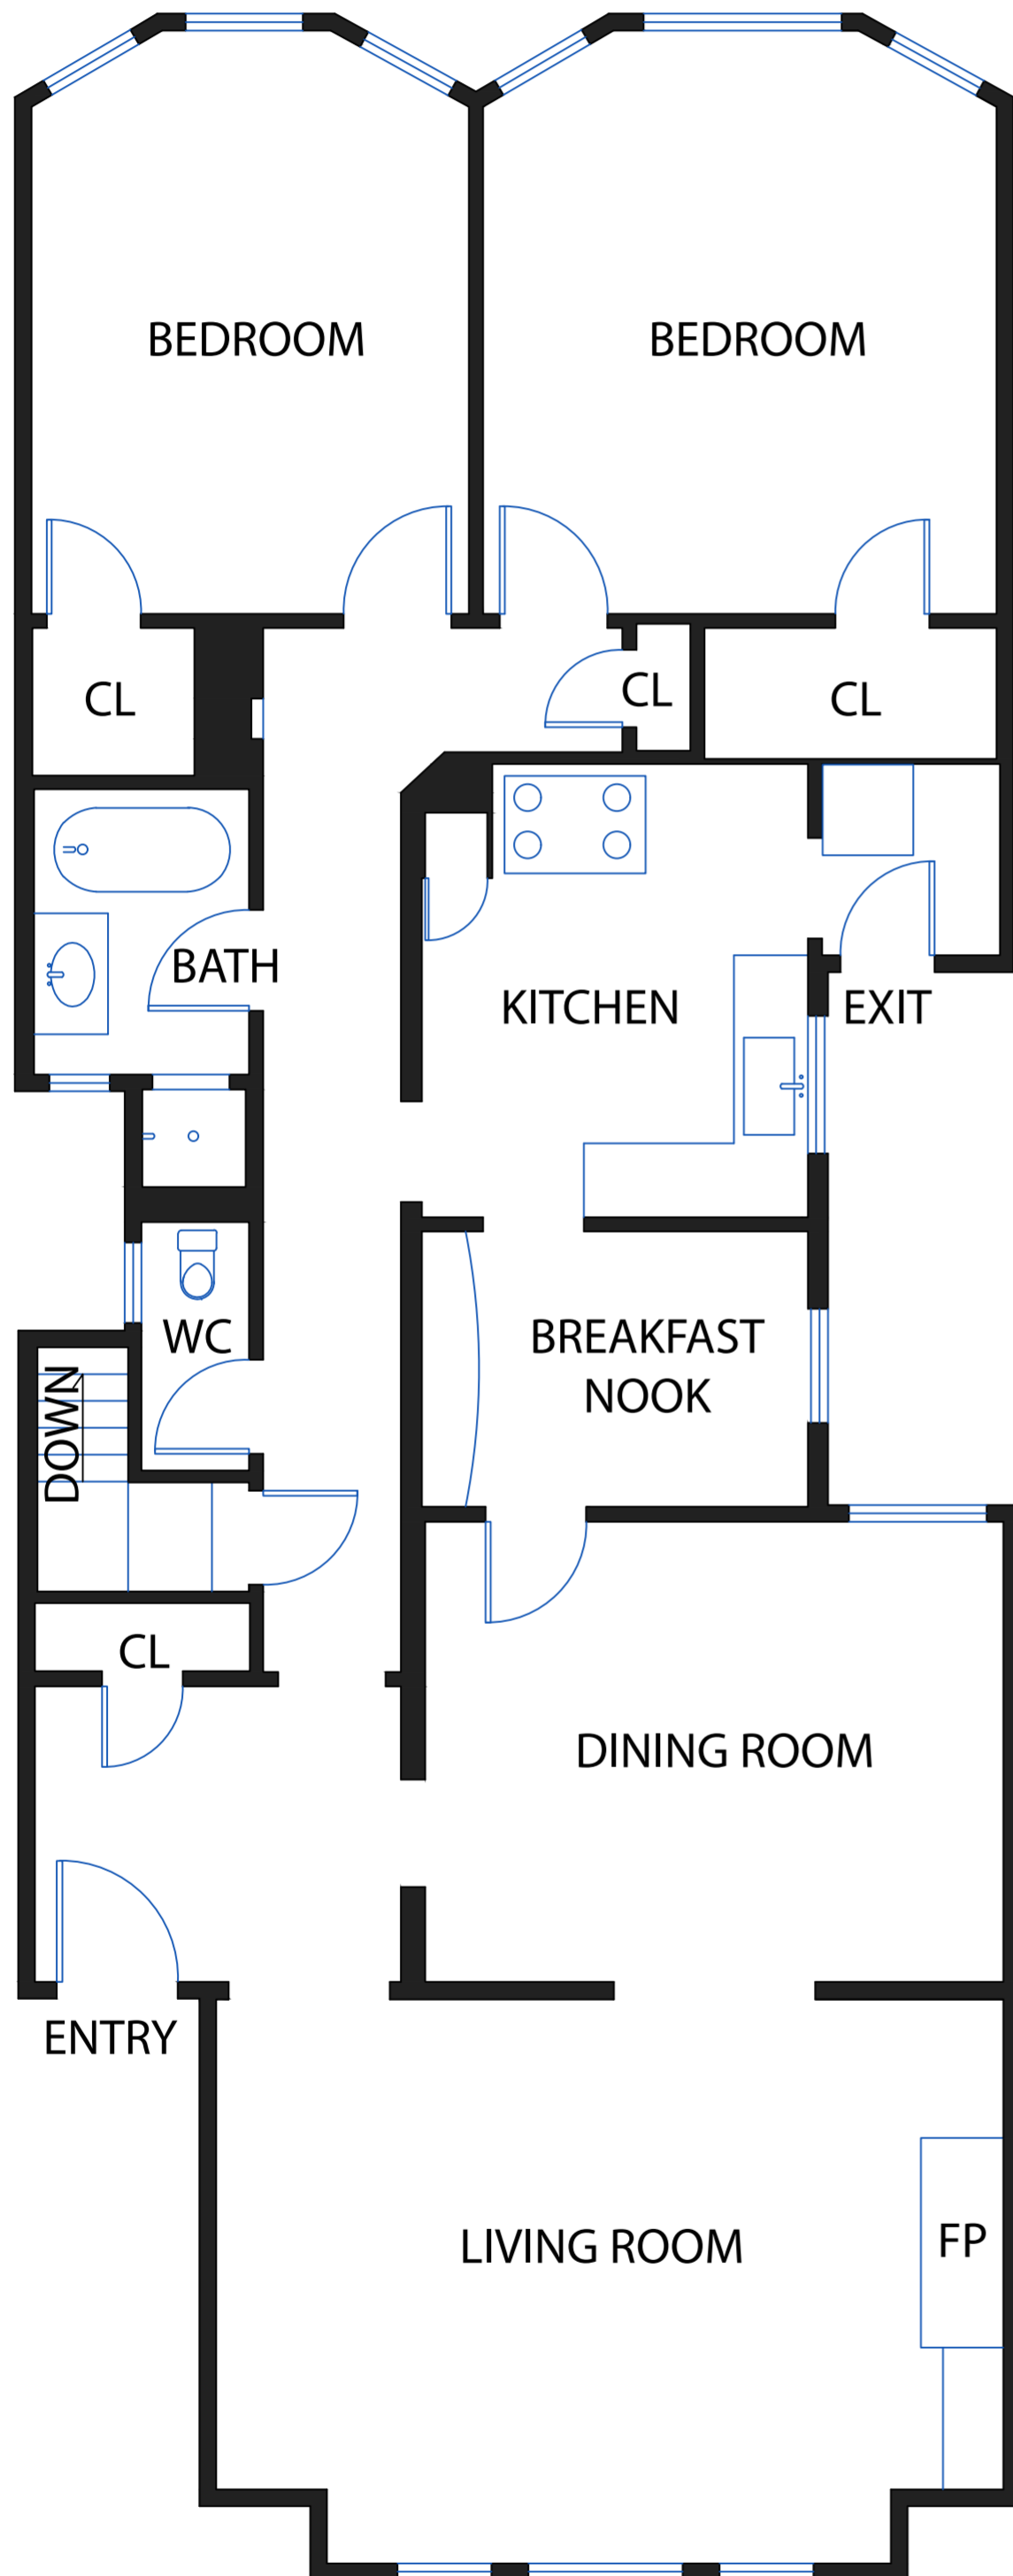

533 VICENTE STREET

MAIN LEVEL

GARAGE

NOTE: FLOOR PLANS, SQUARE FOOTAGE AND DIMENSIONS ARE APPROXIMATE AND NOT FOR CONSTRUCTION PURPOSES. A PROSPECTIVE BUYER SHOULD NOT RELY ON THESE PLANS, SQUARE FOOTAGE AND DIMENSIONS IN MAKING THEIR PURCHASE DECISION AND SHOULD CAREFULLY VERIFY THE ABOVE ITEMS AND ALL OTHER INFORMATION HEREIN.